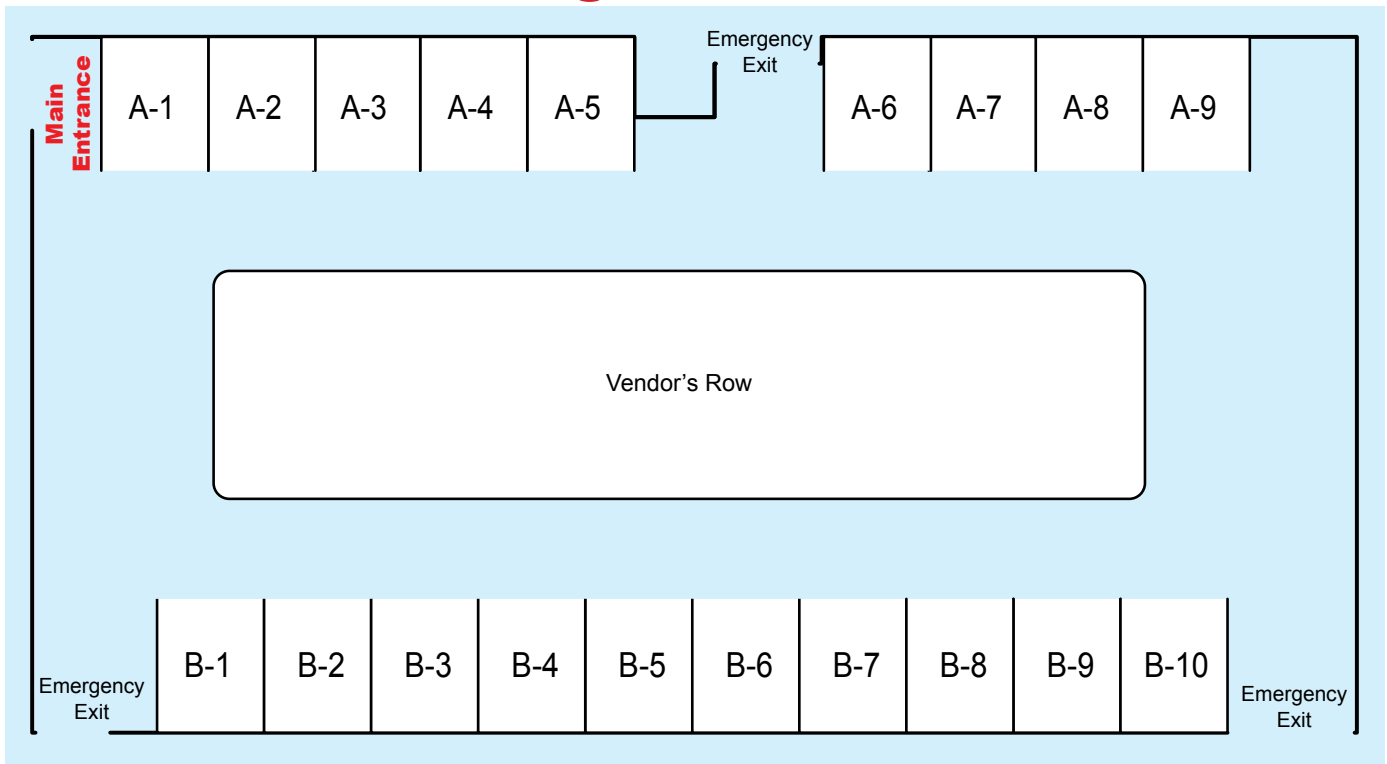

Peterborough Evinrude Centre

- | | |
|---|--|
| Addariah | Kathleen Psychic Medium |
| Angela Donnelly | Maureen Collins..... |
| Angelyn | Moonology by Dorothy Vendor's Row |
| Ask Jewelee | Mother May..... |
| Aura Photography by Auraphotogenic | The Oracle of Delphi..... |
| Betty Jane Ware..... | The Tarot Path..... |
| Channelled Insights | World Famous Computer Palm Readings..... |
| Charlotte Szivak..... | More to come... |
| Cher Edwards Vendor's Row | |
| Debbie - Innervision | |
| Divine Creationz | |
| Gaisheda Kheowok | |
| Joan McGregor | |
| Judy Abbott..... | |
| Karen Barclay Spiritual Medium Psychic..... | |